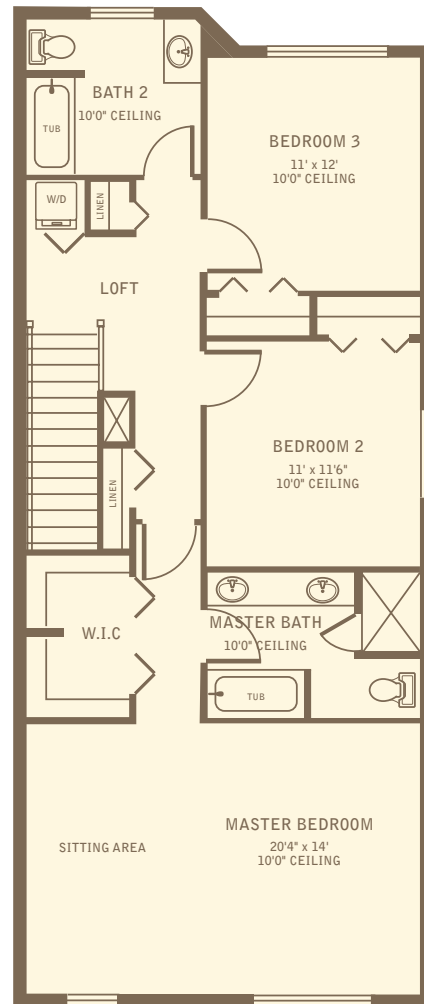

THE BENTLEY

3 Bedrooms • 2 1/2 Baths • Living Room • Dining Room • Covered Patio • 1 Car Garage

FIRST FLOOR

SECOND FLOOR

1st Floor Living	774
2nd Floor Living	1,087
Total Living Area	1,861
Covered Entry	56
Garage	313
Covered Patio	90
Total	2,320