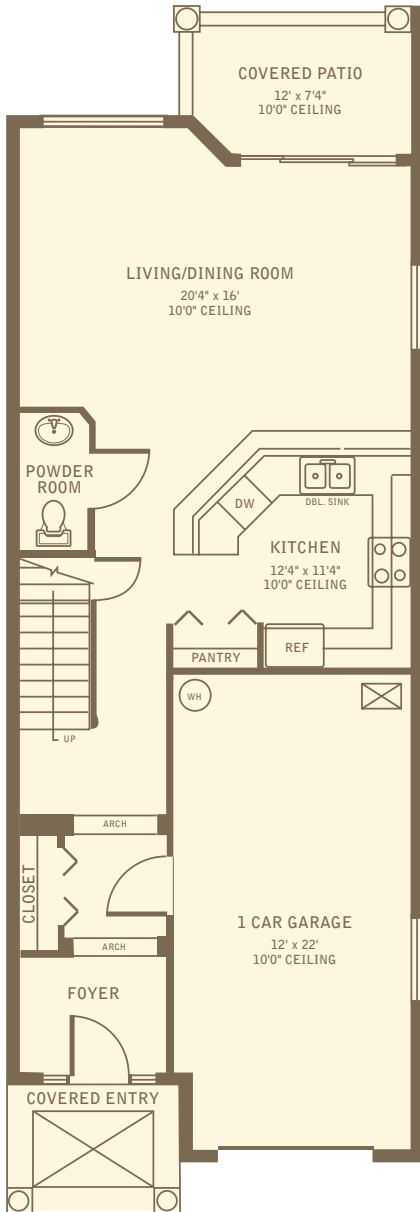

THE BENTLEY

3 Bedrooms • 2 1/2 Baths • Living Room • Dining Room • Covered Patio • 1 Car Garage

FIRST FLOOR

SECOND FLOOR

1st Floor Living	774
2nd Floor Living	1,087
Total Living Area	1,861
Covered Entry	56
Garage	313
Covered Patio	90
Total	2,320